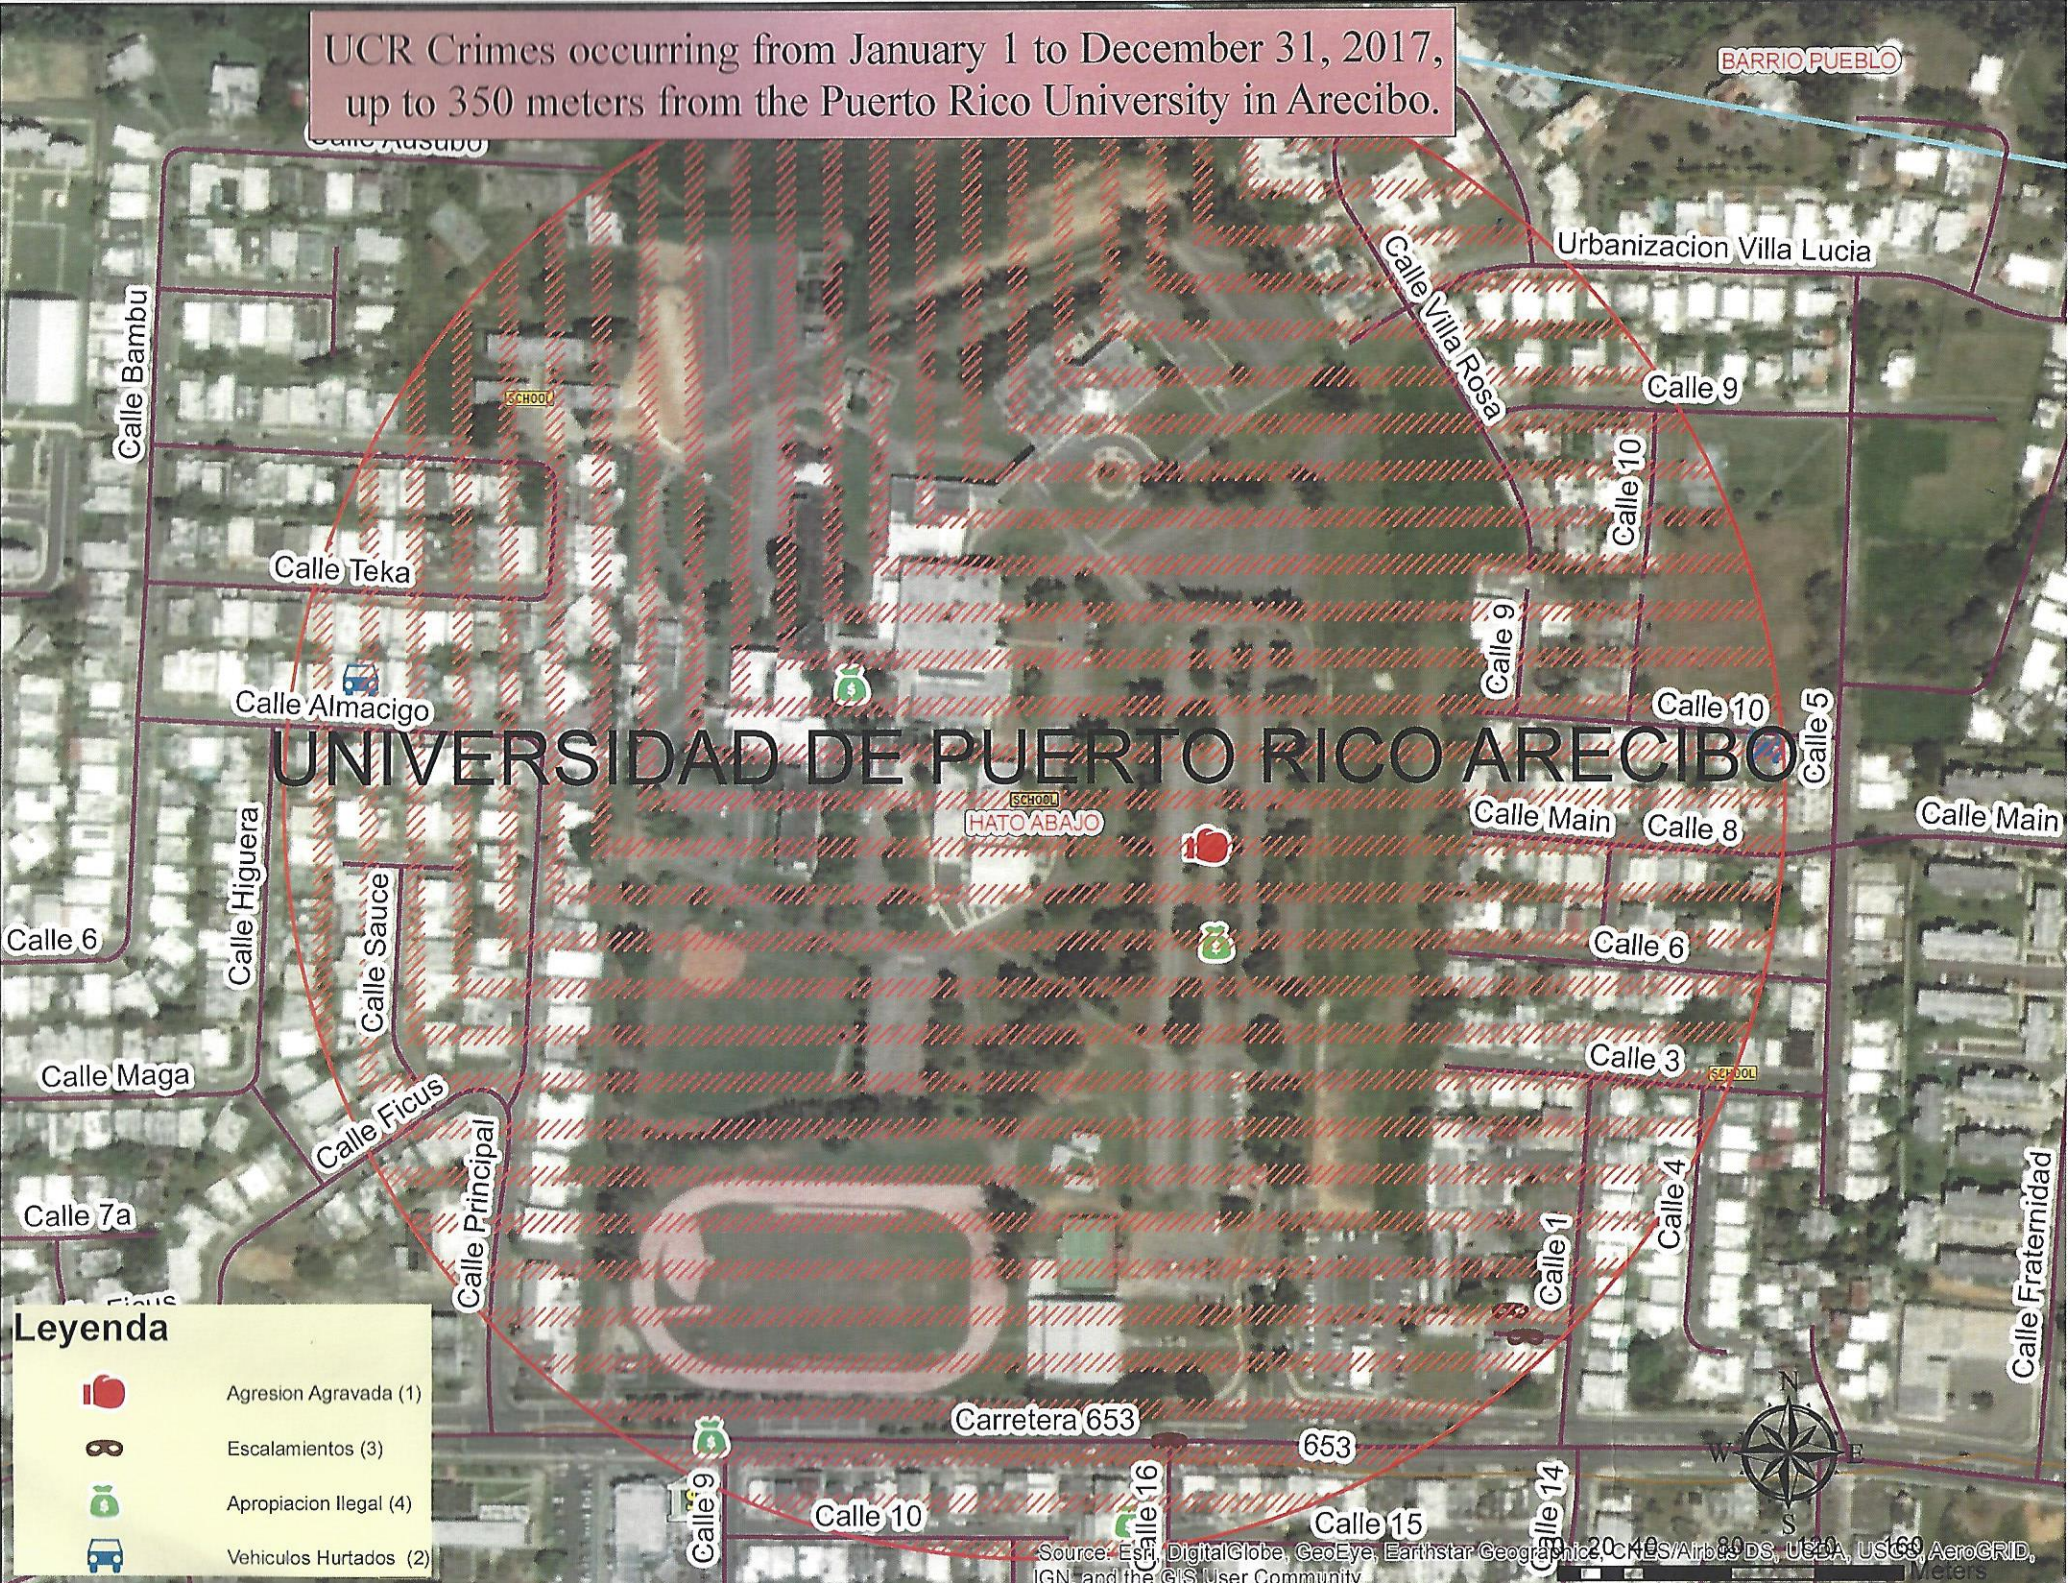

UCR Crimes occurring from January 1 to December 31, 2017, up to 350 meters from the Puerto Rico University in Arecibo.

# UNIVERSIDAD DE PUERTO RICO ARECIBO

**Leyenda**

	Agresion Agravada (1)
	Escalamientos (3)
	Apropiacion Ilegal (4)
	Vehiculos Hurtados (2)

Source: Esri, DigitalGlobe, GeoEye, Earthstar Geographics, CNES/Airbus DS, USDA, USGS, AeroGRID, IGN, and the GIS User Community